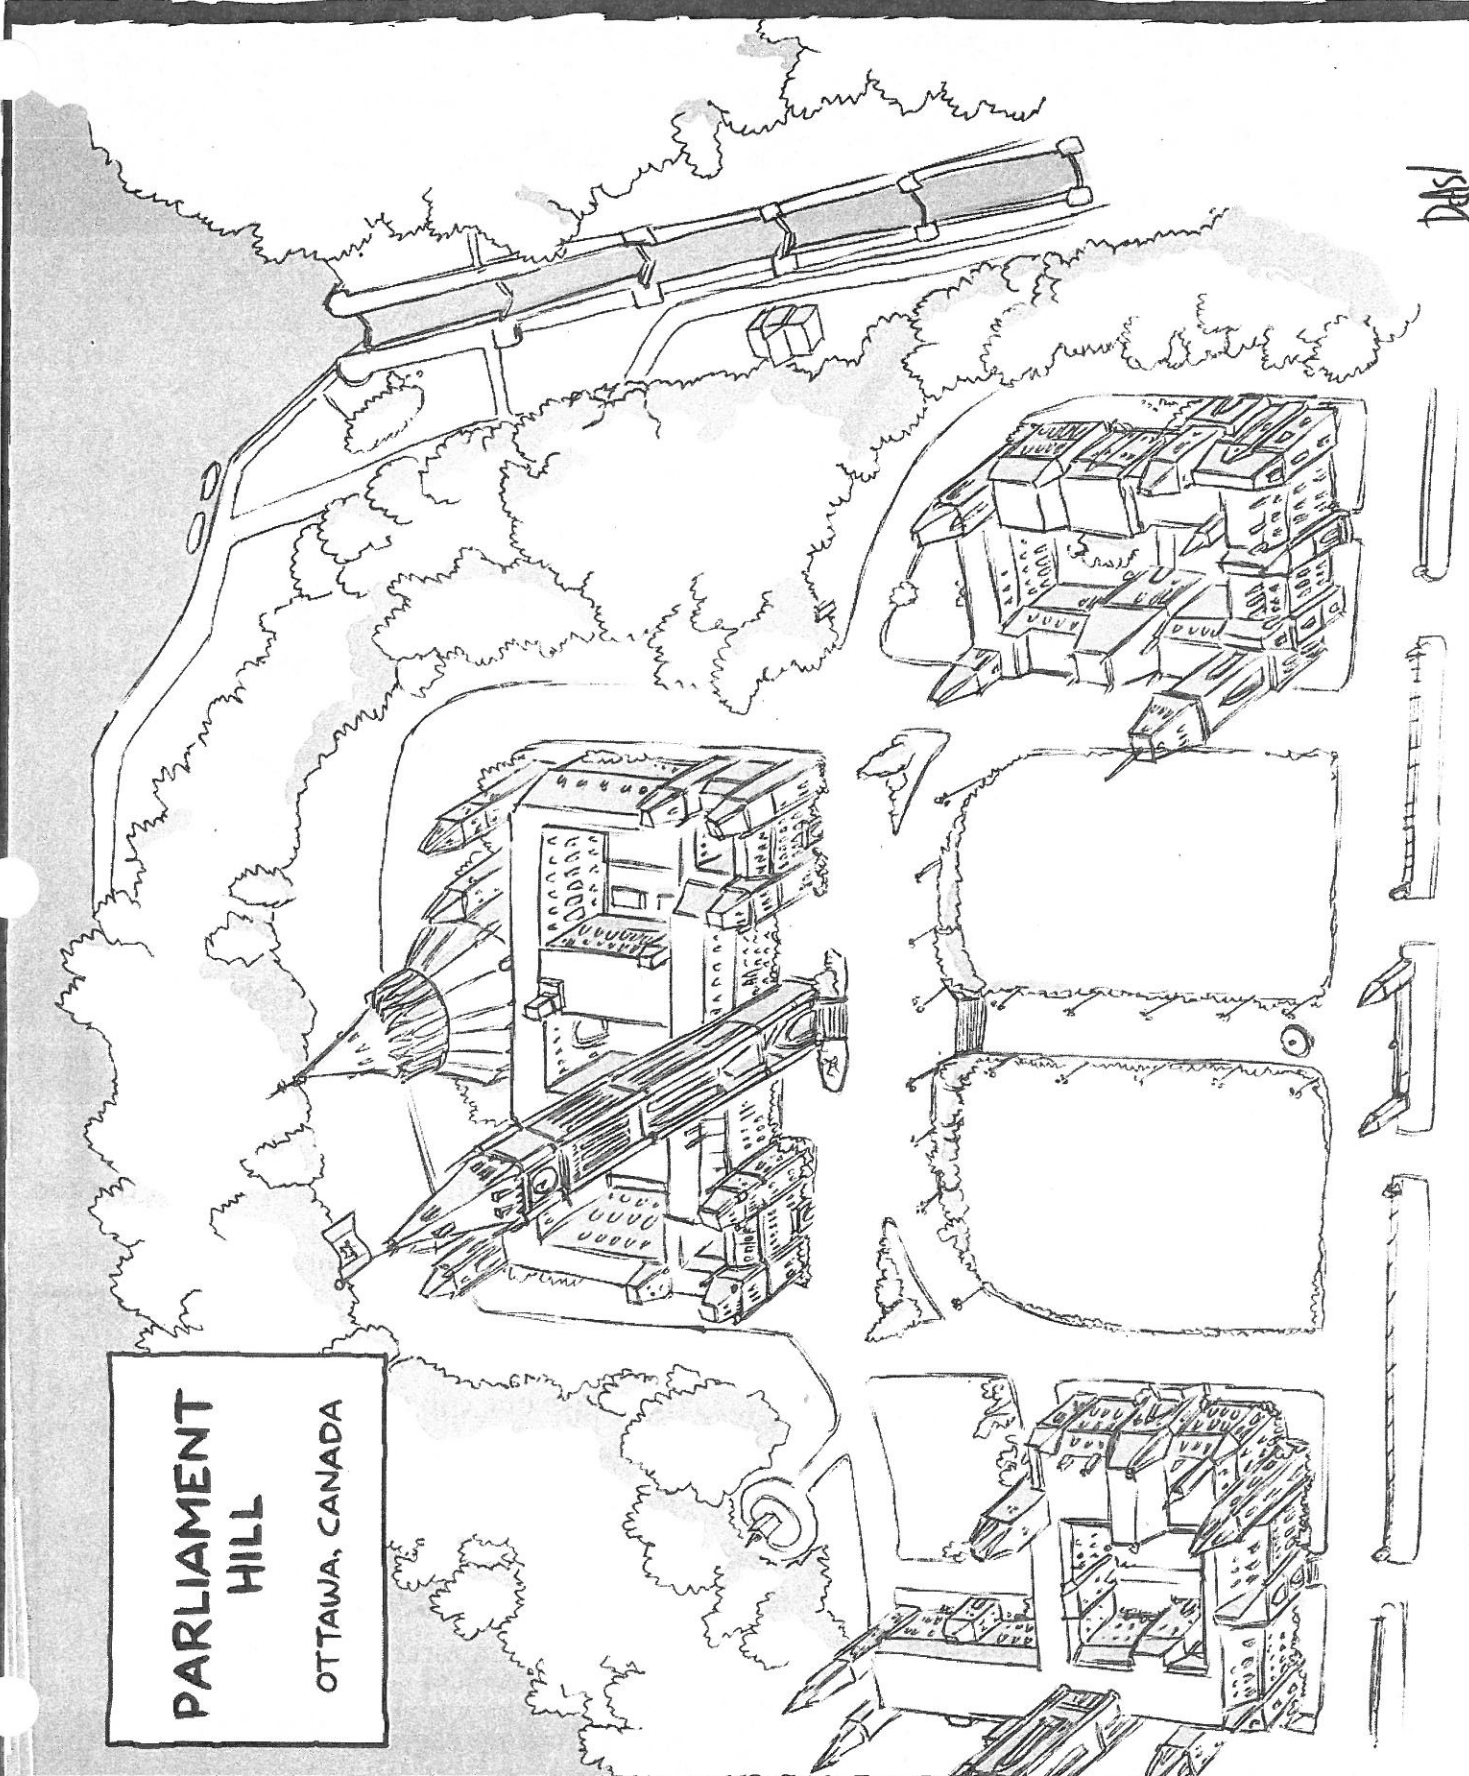

DASH

PARLIAMENT
HILL
OTTAWA, CANADA

Map: Parliament Hill

Completing the following map assignment will help you to better understand the context of the article 'Now it's Prime Minister Trudeau.' Google 'map of Parliament Hill Ottawa' to find a reference for this assignment.

Colour as indicated:

- Ottawa River (dark blue)
- Rideau Canal (light blue)
- Peace Tower (yellow)
- Library (brown)
- Centre Block (gray)
- West Block (red)
- East Block (purple)
- Gardens (green)
- Centennial Flame (yellow)

Label (use arrows):

- House of Commons
- Senate

Did You Know . . . ?

Members of Parliament carry out their business on Parliament Hill, in Ottawa. Find out more about the important features of Parliament buildings at <http://www.ottawa-information-guide.com/parliament-hill.html> Then, label each building or feature on your map with a symbol to represent what it's used for or what's important about it.

A good map is complete, accurate, and visually appealing.